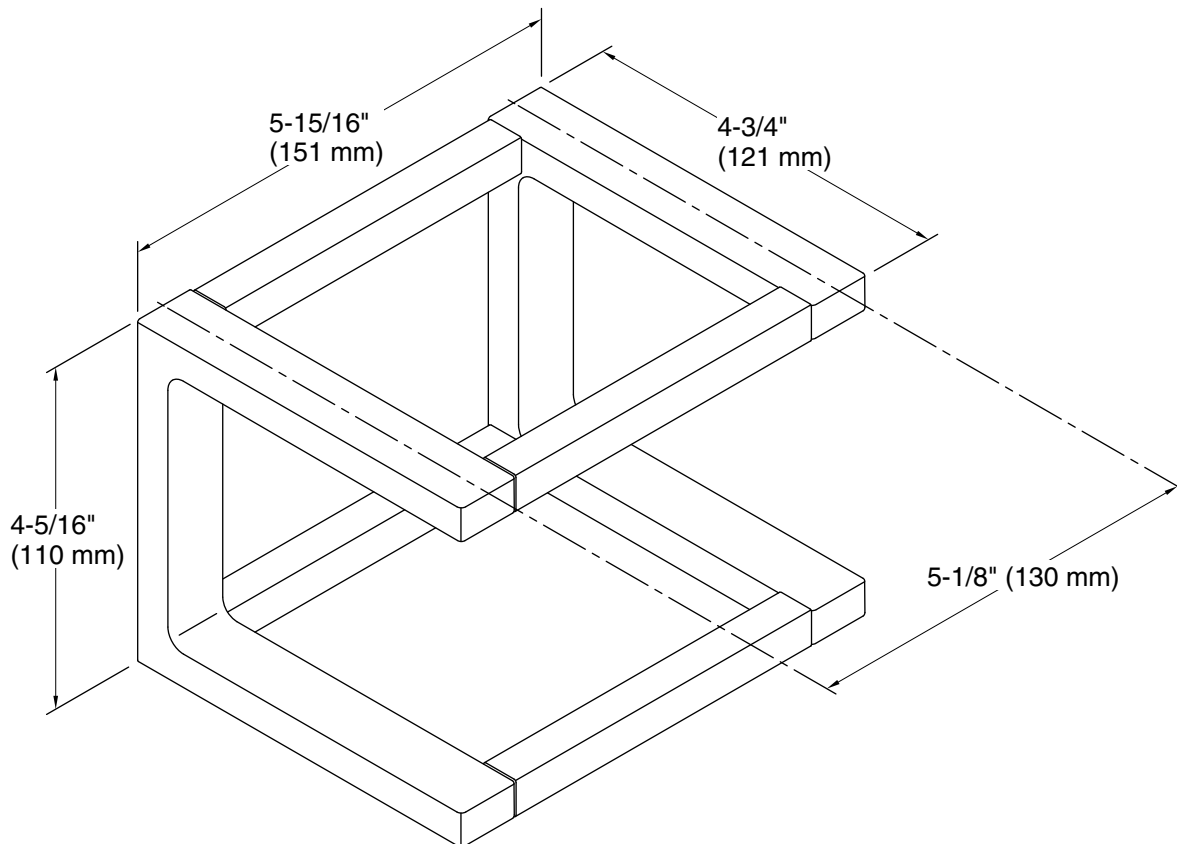

Technical Information

All product dimensions are nominal.

Material: Zinc, Brass

Notes

Install this product according to the installation instructions.

CAUTION: Risk of personal injury. Do not install these products in any area where they are likely to be used inadvertently as a grab bar or support bar. These products are not designed or intended for use as a grab bar or support bar.